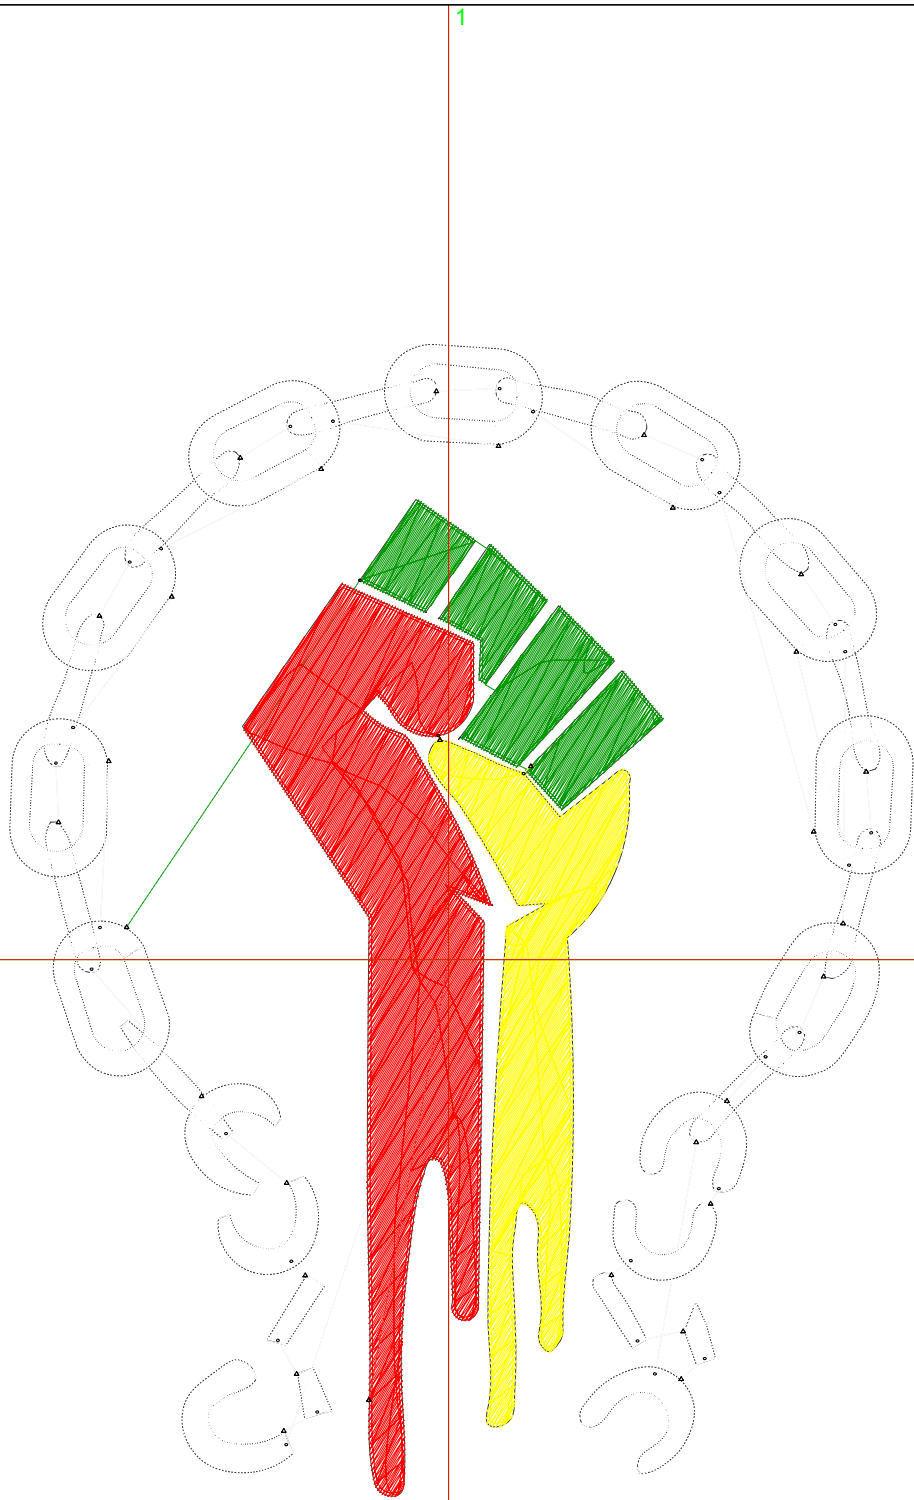

Stop Sequence:

| # | N# | Color | St. | Code | Name | Chart |
|----|----|-------|-------|------|------------|---------|
| 1. | 9 | | 2,996 | 9 | White | Default |
| 2. | 1 | | 445 | 1 | Dark Green | Default |
| 3. | 4 | | 699 | 4 | Yellow | Default |
| 4. | 3 | | 1,124 | 3 | Red | Default |

Stop Sequence:

| # | N# | Color | St. | Code | Name | Chart |
|----|----|-------|-------|------|------------|---------|
| 1. | 9 | | 4,964 | 9 | White | Default |
| 2. | 1 | | 936 | 1 | Dark Green | Default |
| 3. | 4 | | 1,412 | 4 | Yellow | Default |
| 4. | 3 | | 2,443 | 3 | Red | Default |

Production Worksheet

Wilcom EmbroideryStudio - Designing

Design: **6 inch**

Title:

Stitches: 12,388
 Height: 6.01 in
 Width: 4.72 in
 Colors: 4
 Colorway: Colorway 1
 Zoom: 1:1

Machine format: Tajima
 Color changes: 3
 Stops: 4
 Trims: 31
 Appliqués: 0
 Left: 58.2 mm
 Right: 61.6 mm
 Up: 81.6 mm
 Down: 71.1 mm
 EndX: 0.00 in
 EndY: 0.00 in
 Area: 28.35 in²
 Max stitch: 6.6 mm
 Min stitch: 0.3 mm
 Max jump: 6.6 mm
 Total thread: 249.86ft
 Total bobbin: 99.12ft

Stop Sequence:

| # | N# | Color | St. | Code | Name | Chart |
|----|----|-------|-------|------|------------|---------|
| 1. | 9 | | 6,040 | 9 | White | Default |
| 2. | 1 | | 1,225 | 1 | Dark Green | Default |
| 3. | 4 | | 1,893 | 4 | Yellow | Default |
| 4. | 3 | | 3,228 | 3 | Red | Default |