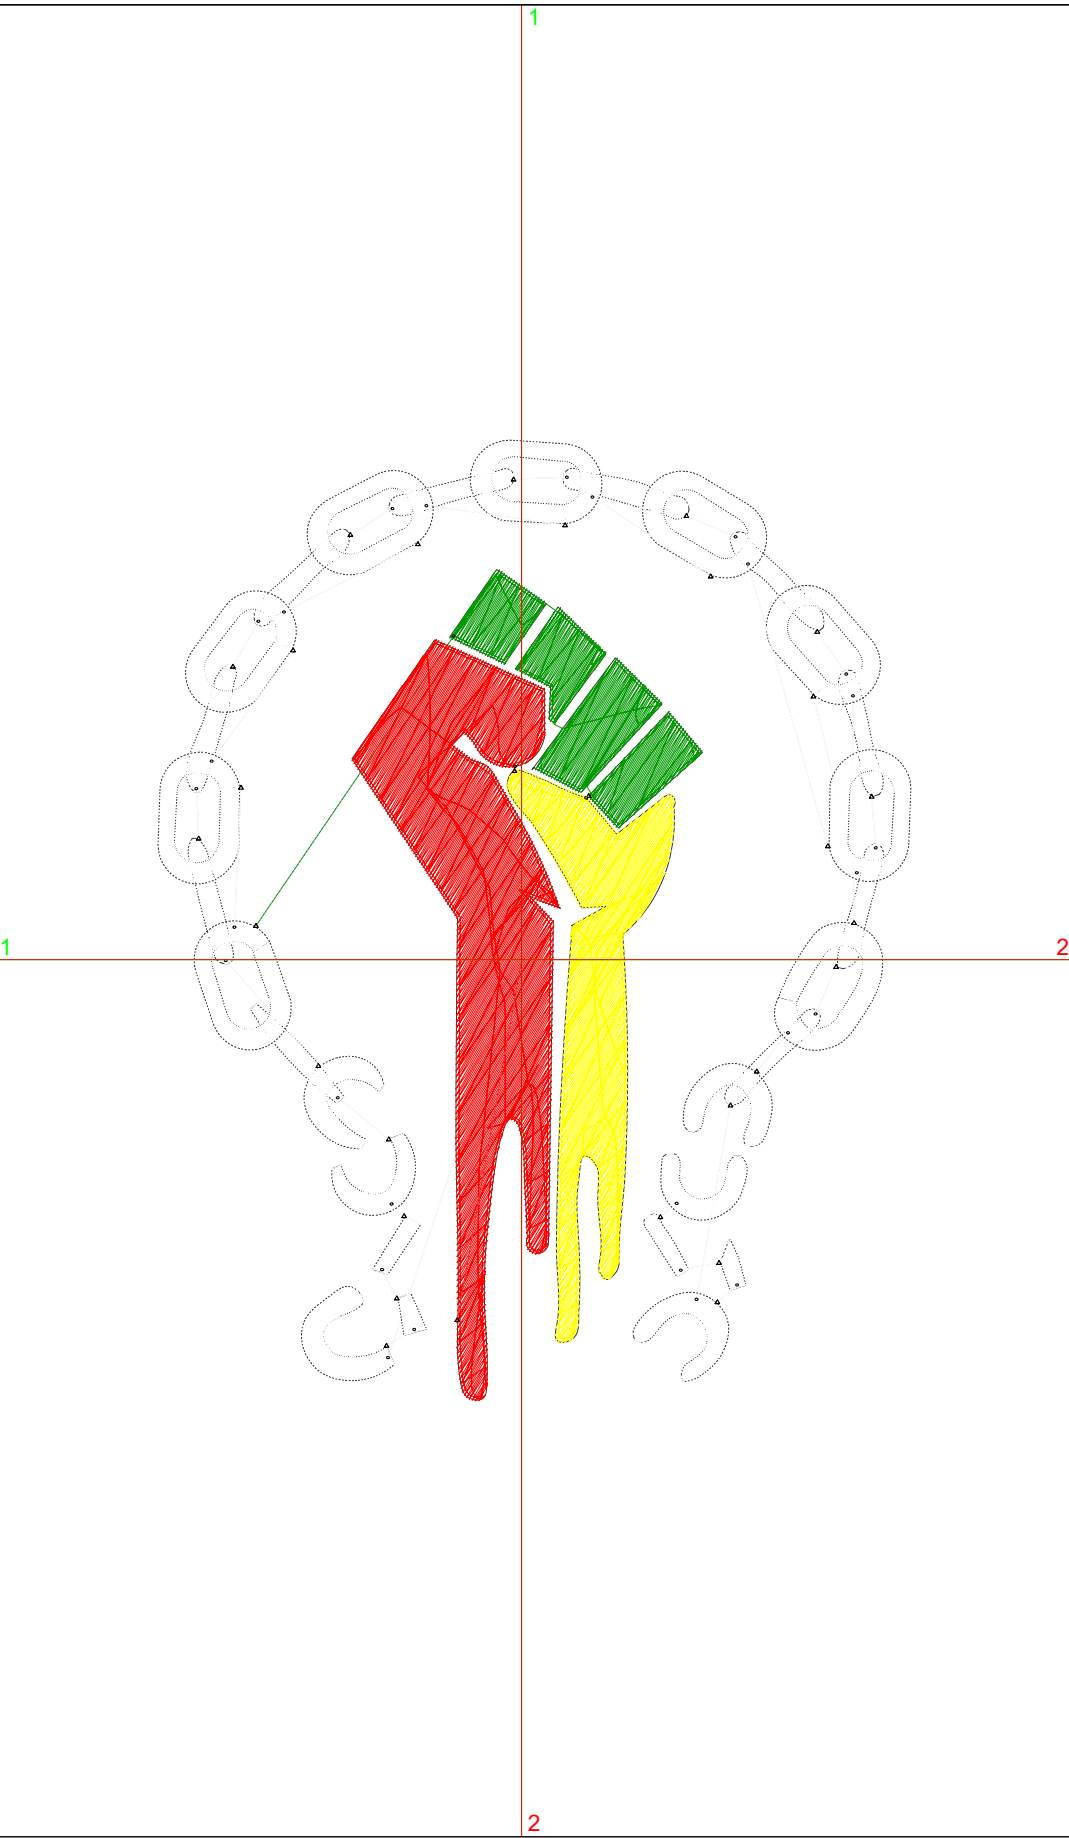

Production Worksheet

Wilcom EmbroideryStudio - Designing

Design: **5 inch**

Title:

Stitches: 9,757
Height: 5.01 in
Width: 3.93 in
Colors: 4
Colorway: Colorway 1
Zoom: 1:1

Machine format: Tajima
Color changes: 3
Stops: 4
Trims: 30
Appliqués: 0
Left: 48.3 mm
Right: 51.7 mm
Up: 68.9 mm
Down: 58.4 mm
EndX: 0.00 in
EndY: 0.00 in
Area 19.71 in²
Max stitch: 6.6 mm
Min stitch: 0.4 mm
Max jump: 6.8 mm
Total thread: 183.08ft
Total bobbin: 69.77ft

Stop Sequence:

#	N#	Color	St.	Code	Name	Chart
1.	9		4,964	9	White	Default
2.	1		936	1	Dark Green	Default
3.	4		1,412	4	Yellow	Default
4.	3		2,443	3	Red	Default