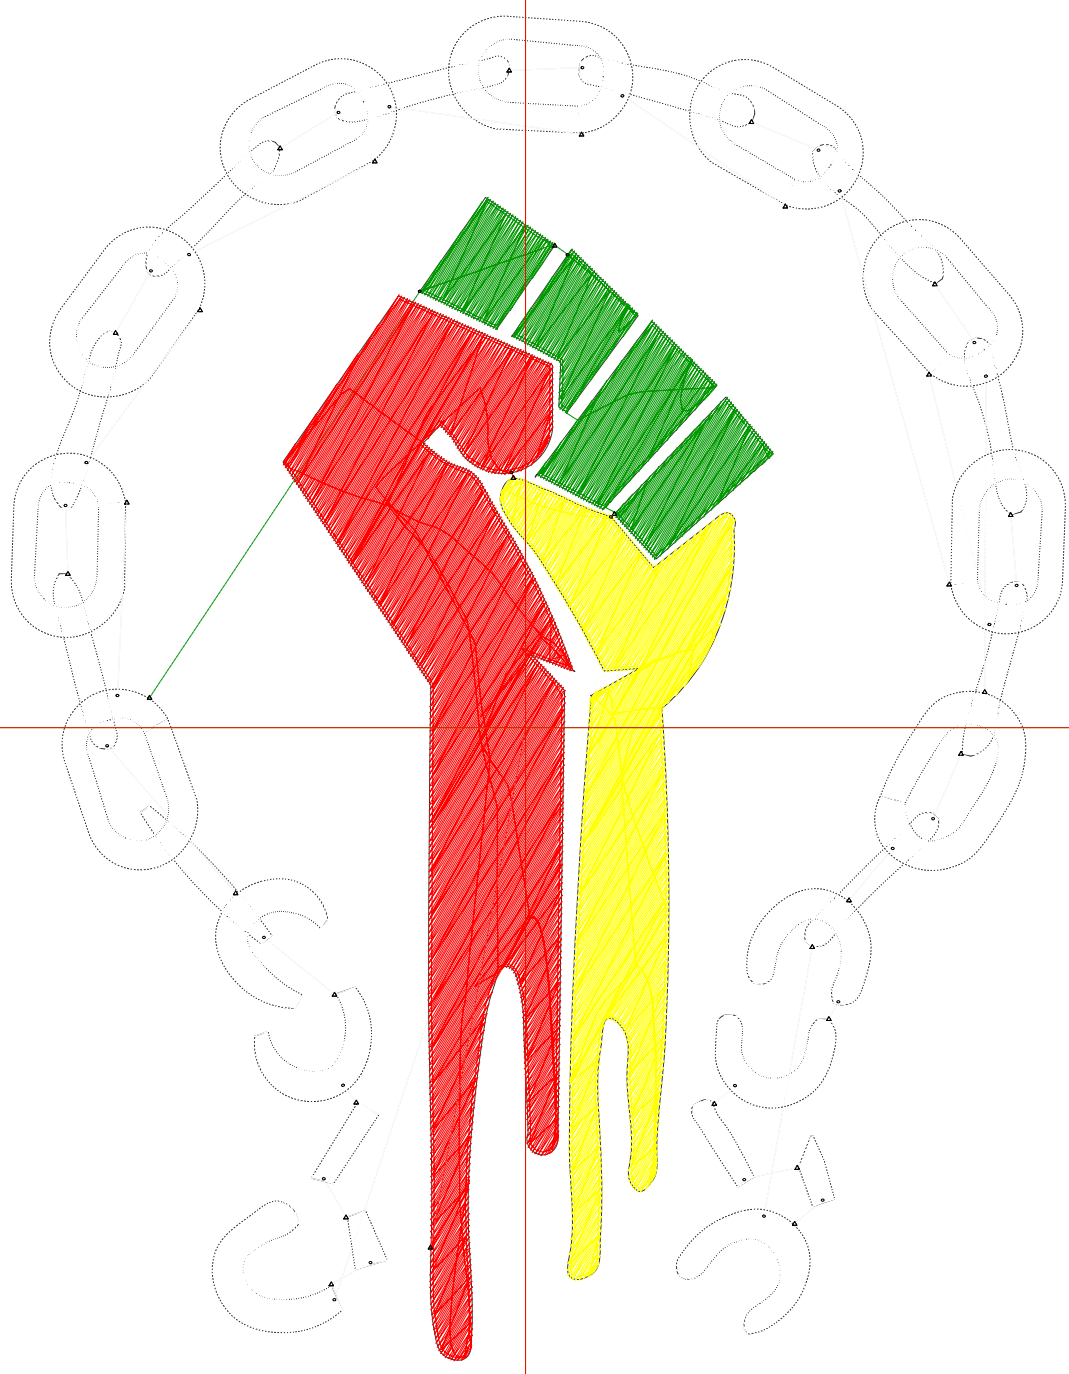

Stop Sequence:

| # | N# | Color | St. | Code | Name | Chart |
|----|----|-------|-------|------|------------|---------|
| 1. | 9 | | 6,040 | 9 | White | Default |
| 2. | 1 | | 1,225 | 1 | Dark Green | Default |
| 3. | 4 | | 1,893 | 4 | Yellow | Default |
| 4. | 3 | | 3,228 | 3 | Red | Default |

Production Worksheet

Wilcom EmbroideryStudio - Designing

Design: **7 inch**

Title:

Stitches: 15,403
Height: 7.01 in
Width: 5.50 in
Colors: 4
Colorway: Colorway 1
Zoom: 1:1

Production Worksheet

Wilcom EmbroideryStudio - Designing

Design: **7 inch**

Title:

Stitches: 15,403
 Height: 7.01 in
 Width: 5.50 in
 Colors: 4
 Colorway: Colorway 1
 Zoom: 1:1

Machine format: Tajima
 Color changes: 3
 Stops: 4
 Trims: 32
 Appliqués: 0
 Left: 68.2 mm
 Right: 71.6 mm
 Up: 94.3 mm
 Down: 83.8 mm
 EndX: 0.00 in
 EndY: 0.00 in
 Area 38.57 in²
 Max stitch: 7.0 mm
 Min stitch: 0.4 mm
 Max jump: 7.0 mm
 Total thread: 329.32ft
 Total bobbin: 134.48ft

Stop Sequence:

| # | N# | Color | St. | Code | Name | Chart |
|----|----|-------|-------|------|------------|---------|
| 1. | 9 | | 7,112 | 9 | White | Default |
| 2. | 1 | | 1,592 | 1 | Dark Green | Default |
| 3. | 4 | | 2,434 | 4 | Yellow | Default |
| 4. | 3 | | 4,263 | 3 | Red | Default |