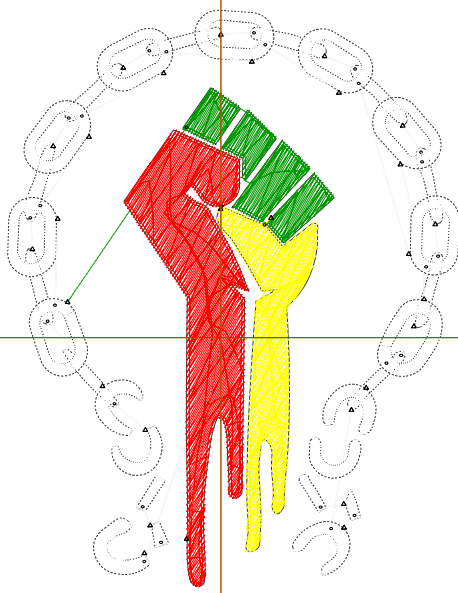

Creative Fabrica

**Embroidery Design
Sewing Information**

www.creativefabrica.com/embroidery/

© Creative Fabrica

Production Worksheet

Wilcom EmbroideryStudio - Designing

Design: **3 inch**

Title:

Stitches: 5,266
Height: 3.01 in
Width: 2.37 in
Colors: 4
Colorway: Colorway 1
Zoom: 1:1

Machine format: Tajima
Color changes: 3
Stops: 4
Trims: 28
Appliqués: 0
Left: 28.4 mm
Right: 31.7 mm
Up: 43.5 mm
Down: 33.0 mm
EndX: 0.00 in
EndY: 0.00 in
Area: 7.12 in²
Max stitch: 5.9 mm
Min stitch: 0.0 mm
Max jump: 6.7 mm
Total thread: 81.82ft
Total bobbin: 27.23ft

Production Worksheet

Wilcom EmbroideryStudio - Designing

Design: **4 inch**

Title:

Stitches: 7,311
 Height: 4.01 in
 Width: 3.15 in
 Colors: 4
 Colorway: Colorway 1
 Zoom: 1:1

Machine format: Tajima
 Color changes: 3
 Stops: 4
 Trims: 29
 Appliqués: 0
 Left: 38.3 mm
 Right: 41.7 mm
 Up: 56.2 mm
 Down: 45.7 mm
 EndX: 0.00 in
 EndY: 0.00 in
 Area: 12.63 in²
 Max stitch: 6.9 mm
 Min stitch: 0.3 mm
 Max jump: 6.9 mm
 Total thread: 126.46ft
 Total bobbin: 45.73ft

Stop Sequence:

| # | N# | Color | St. | Code | Name | Chart |
|----|----|-------|-------|------|------------|---------|
| 1. | 9 | | 7,112 | 9 | White | Default |
| 2. | 1 | | 1,592 | 1 | Dark Green | Default |
| 3. | 4 | | 2,434 | 4 | Yellow | Default |
| 4. | 3 | | 4,263 | 3 | Red | Default |