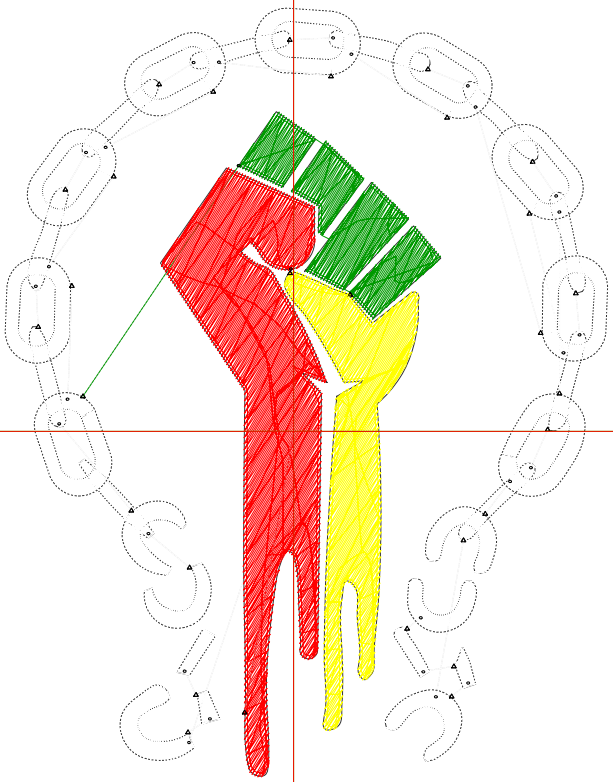

Stop Sequence:

| # | N# | Color | St. | Code | Name | Chart |
|----|----|-------|-------|------|------------|---------|
| 1. | 9 | | 2,996 | 9 | White | Default |
| 2. | 1 | | 445 | 1 | Dark Green | Default |
| 3. | 4 | | 699 | 4 | Yellow | Default |
| 4. | 3 | | 1,124 | 3 | Red | Default |

Production Worksheet

Wilcom EmbroideryStudio - Designing

Design: **4 inch**

Title:

Stitches: 7,311
 Height: 4.01 in
 Width: 3.15 in
 Colors: 4
 Colorway: Colorway 1
 Zoom: 1:1

Machine format: Tajima
 Color changes: 3
 Stops: 4
 Trims: 29
 Appliqués: 0
 Left: 38.3 mm
 Right: 41.7 mm
 Up: 56.2 mm
 Down: 45.7 mm
 EndX: 0.00 in
 EndY: 0.00 in
 Area: 12.63 in²
 Max stitch: 6.9 mm
 Min stitch: 0.3 mm
 Max jump: 6.9 mm
 Total thread: 126.46ft
 Total bobbin: 45.73ft

Stop Sequence:

| # | N# | Color | St. | Code | Name | Chart |
|----|----|-------|-------|------|------------|---------|
| 1. | 9 | | 3,944 | 9 | White | Default |
| 2. | 1 | | 680 | 1 | Dark Green | Default |
| 3. | 4 | | 998 | 4 | Yellow | Default |
| 4. | 3 | | 1,687 | 3 | Red | Default |

Stop Sequence:

| # | N# | Color | St. | Code | Name | Chart |
|----|----|-------|-------|------|------------|---------|
| 1. | 9 | | 7,112 | 9 | White | Default |
| 2. | 1 | | 1,592 | 1 | Dark Green | Default |
| 3. | 4 | | 2,434 | 4 | Yellow | Default |
| 4. | 3 | | 4,263 | 3 | Red | Default |